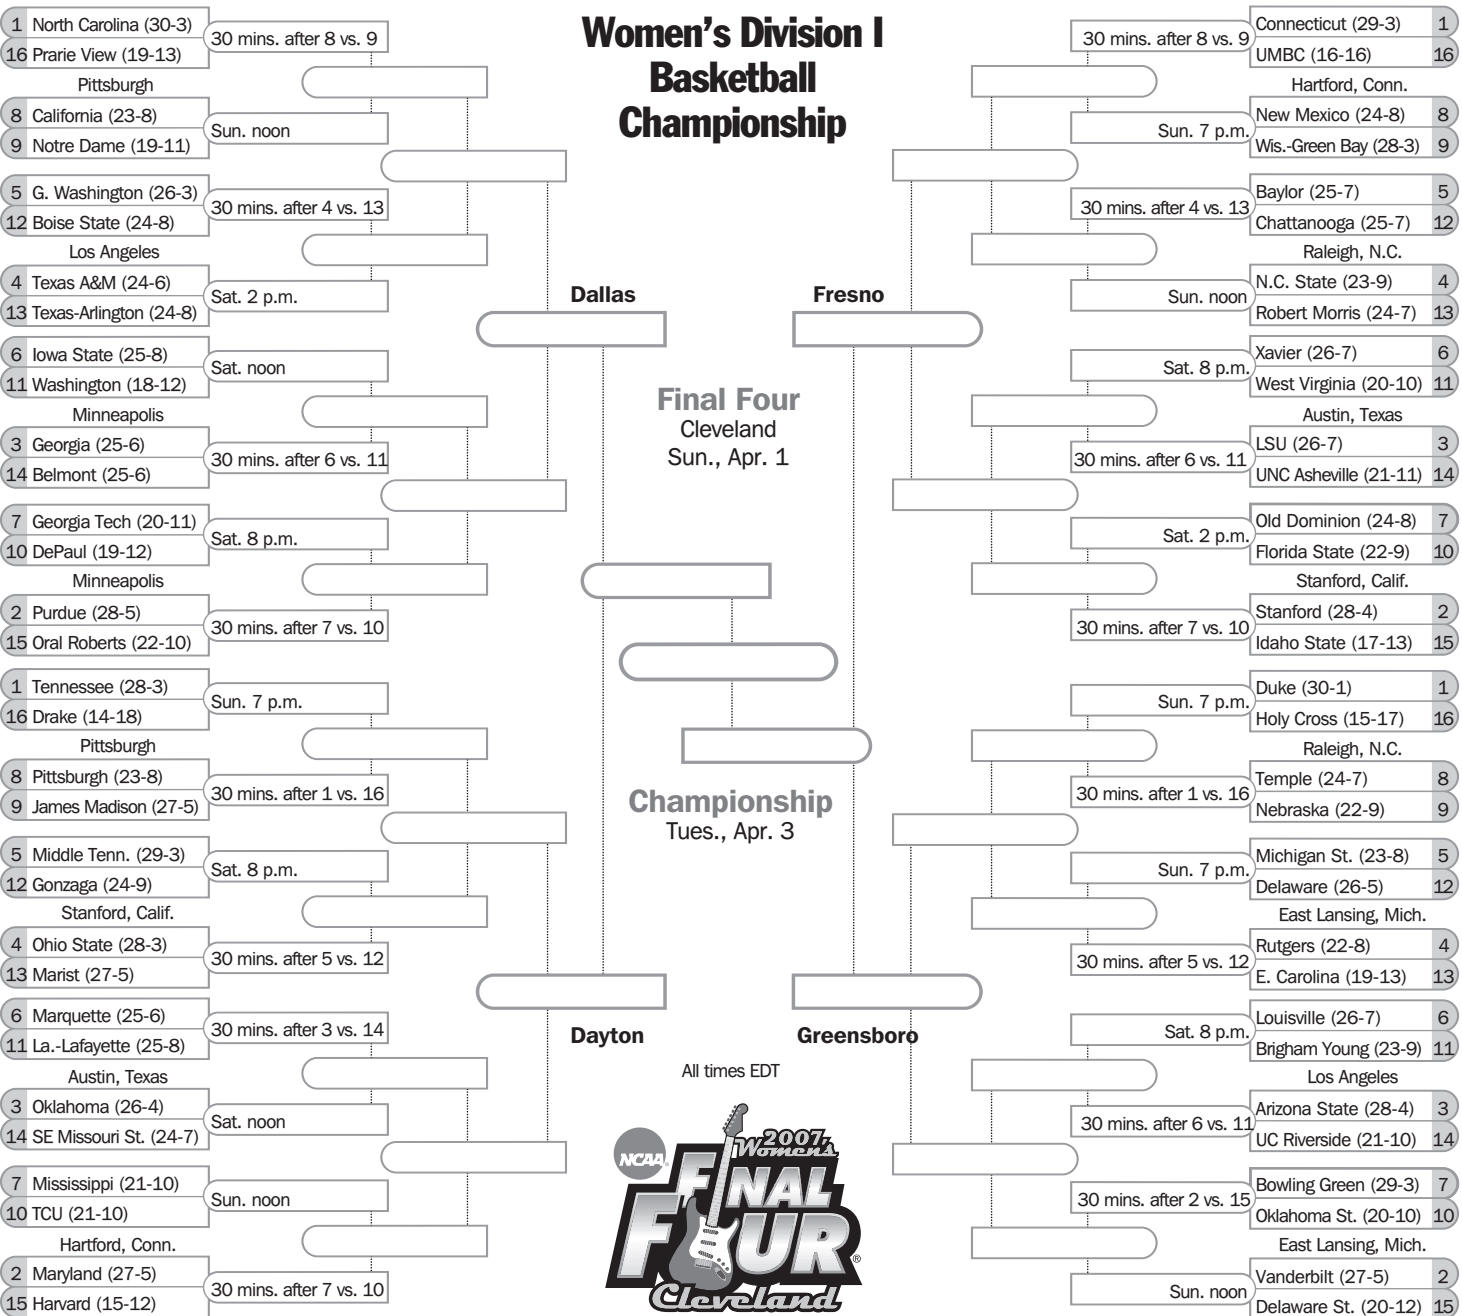

Women's Division I Basketball Championship

1 North Carolina (30-3)	30 mins. after 8 vs. 9
16 Prairie View (19-13)	
Pittsburgh	
8 California (23-8)	Sun. noon
9 Notre Dame (19-11)	
30 mins. after 4 vs. 13	
5 G. Washington (26-3)	
12 Boise State (24-8)	
Los Angeles	
4 Texas A&M (24-6)	Sat. 2 p.m.
13 Texas-Arlington (24-8)	
30 mins. after 6 vs. 11	
6 Iowa State (25-8)	
11 Washington (18-12)	Sat. noon
Minneapolis	
3 Georgia (25-6)	30 mins. after 6 vs. 11
14 Belmont (25-6)	
Sat. 8 p.m.	
7 Georgia Tech (20-11)	
10 DePaul (19-12)	
Minneapolis	
2 Purdue (28-5)	30 mins. after 7 vs. 10
15 Oral Roberts (22-10)	
Sun. 7 p.m.	
1 Tennessee (28-3)	
16 Drake (14-18)	
Pittsburgh	
8 Pittsburgh (23-8)	30 mins. after 1 vs. 16
9 James Madison (27-5)	
Sat. 8 p.m.	
5 Middle Tenn. (29-3)	
12 Gonzaga (24-9)	
Stanford, Calif.	
4 Ohio State (28-3)	30 mins. after 5 vs. 12
13 Marist (27-5)	
30 mins. after 3 vs. 14	
6 Marquette (25-6)	
11 La.-Lafayette (25-8)	
Austin, Texas	
3 Oklahoma (26-4)	Sat. noon
14 SE Missouri St. (24-7)	
Sun. noon	
7 Mississippi (21-10)	
10 TCU (21-10)	
Hartford, Conn.	
2 Maryland (27-5)	30 mins. after 7 vs. 10
15 Harvard (15-12)	